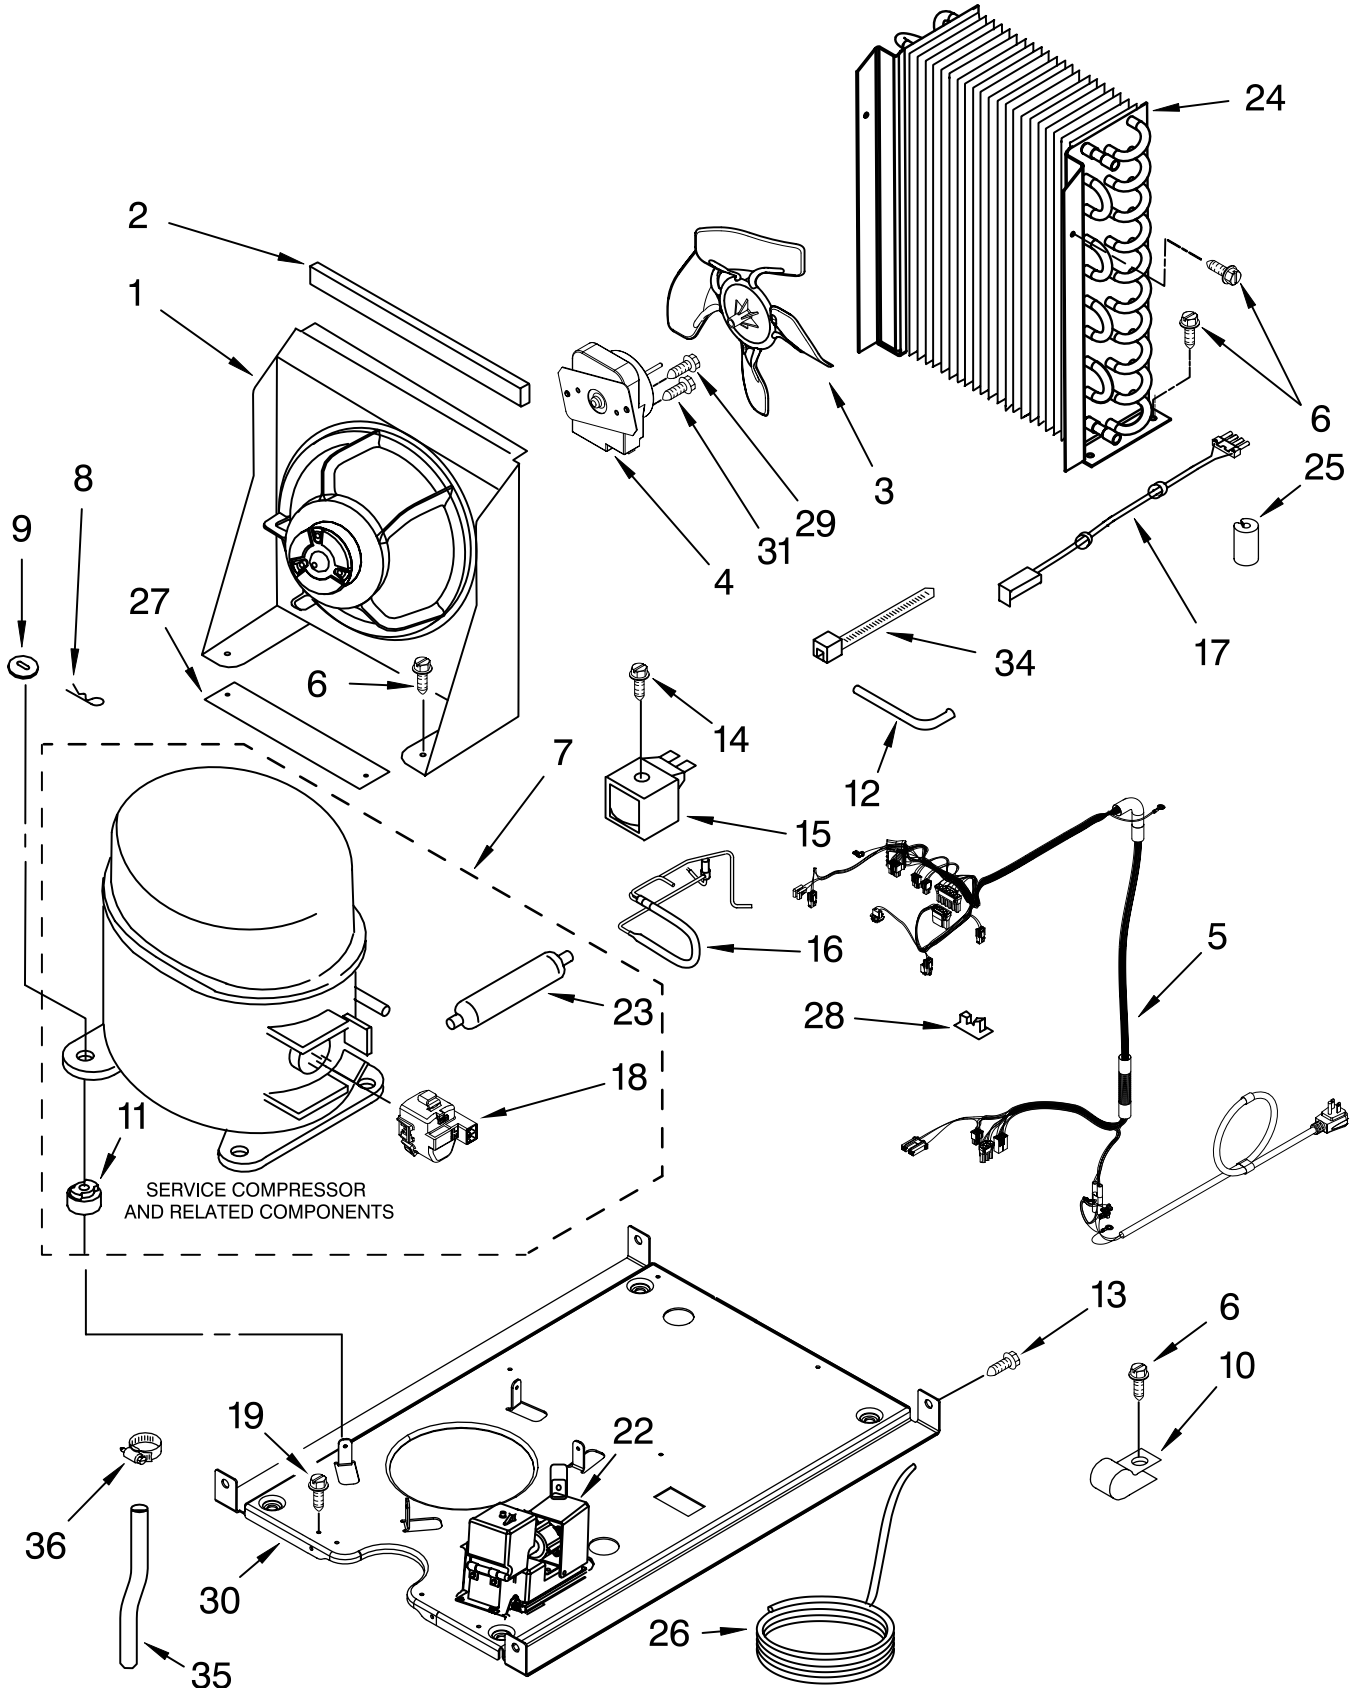

UNIT PARTS

For Models: KUIC15PRTS2
(Stainless-Pump Model)

FOR ORDERING INFORMATION REFER TO PARTS PRICE LIST

UNIT PARTS

For Models: KUIC15PRTS2
(Stainless-Pump Model)

Illus. No.	Part No.	DESCRIPTION	Illus. No.	Part No.	DESCRIPTION	Illus. No.	Part No.	DESCRIPTION
1	2185532	Bracket, Fan Mtg.	12	2208415	Tube, Process	24	2313624	Condenser
2	2185675	Pad, Foam	13	8281265	Screw	25	2319835	Grommet-Cond.(1)
3	2188935	Blade, Fan	14	489472	Screw	26	2208432	Tube, Drainage
4	2315558	Motor & Mounting Plate Assembly	15	W10206473	Coil, Solenoid	27	2217397	Pad, Foam (2)
5	W10209470	Wiring Harness, Complete Unit (Includes Power Cord)	16	2313806	Hot Gas Valve	28	1115375	Clip-Wiring
6	304392	Screw 8-18 x 1/2	17	2187629	Wiring Harness, Condenser Fan	29	8281197	Screw
7	W10136195	Compressor (Includes Illus. 11 & 23)	18	W10136197	Start Relay & Overload Combo Device	30	2217388	Base, Unit
8	A201435	Clip, Mounting	19	488500	Screw	31	8281196	Screw
9	A201441	Shim (4)	22	2208534	Pump, Drain	34	851095	Wire Tie
10	2185960	Clamp (Power Cord)	23		Drier	35	2185672	Tube, Drain
11	2217318	Grommet (4)		2319826	Production Service	36	489503	Clamp
	4387558	Service		4387019	Service			
								REFRIGERANT CHARGE
								6.5 OZ. (R134A)

FOR ORDERING INFORMATION REFER TO PARTS PRICE LIST